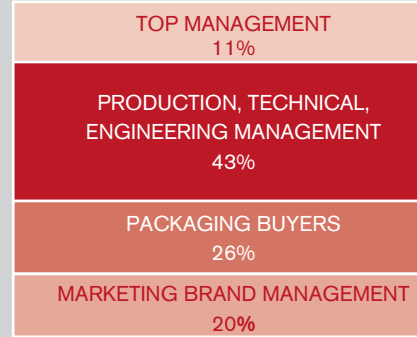

 **PPMA Preview**

AUTUMN

COPY DATE 10/11/2021

Labelling & Sleeving
Coding & Marking
Container Design & Innovation
Aerosol Filling
Cosmetic Filling

CIRCULATION, RATES & FORMATS

As the leading journal dedicated to the cosmetics, healthcare and pharmaceutical packaging industry, CHP Packer prides itself on being the first with breaking news in the industry.

GEOGRAPHIC CIRCULATION Total Circulation 4,230

Online Readership 2,684
As at 31/07/2020

CHP PACKER INTERNATIONAL Circulation by Job Title

RATES BY NUMBER OF INSERTS IN A YEAR

| Format | | 1 | 2 | 4 |
|--|--|----------------|---------------------------------|--------|
| Double Page Spread | Trim: 420 x 280mm (+ 3mm bleed for all edges) | £3,060 | £2,900 | £2,755 |
| Full Page | Trim: 210 x 280mm (+ 3mm bleed for all edges) | £1,655 | £1,600 | £1,545 |
| Junior Page | 131.5 x 187mm (+ 3mm bleed for all edges) | £1,360 | £1,320 | £1,275 |
| Half Page | Horizontal: 178 x 118mm Vertical: 85.75 x 225mm | £1,215 | £1,180 | £1,145 |
| Quarter Page | Horizontal: 178 x 54.5mm Vertical: 85.75 x 109mm | £1,000 | £985 | £960 |
| Front Cover | Trim: 210 x 280mm Allow 70mm for CHP banner (Advert area 210 x 210mm) (+ 3mm bleed to left, right and bottom edges) | £2,365 | | |
| Inside Front Cover Outside Back Cover | Trim: 210 x 280mm (+ 3mm bleed for all edges) | £1820 £1950 | | |